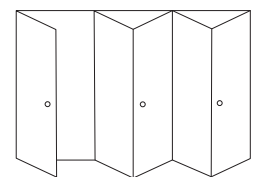

4 Folding Doors 1 Main Opening Sash