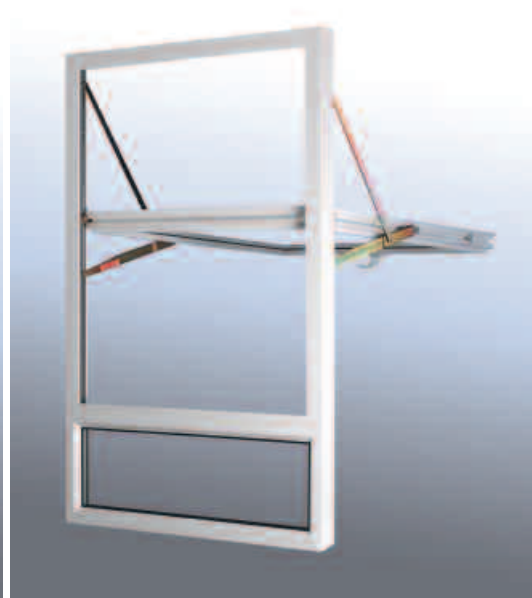

PRODUCT INFORMATION

Reversible 70

www.spectus.co.uk

The difference is clear to see

Spectus
WINDOW SYSTEMS

A fully reversible window that is ideal for locations with external access throughout a wide range of commercial and domestic applications.

Features at a glance

- Comprehensive range of profiles that enables the manufacture of composite styles that will suit all types of property and space available
- Internal or external glaze fixed light element suits both commercial and residential applications
- Available in both 24mm or 28mm glazing options providing choice in the levels of thermal and sound insulation
- Same edge detail as the Elite 70 and Patio doors resulting in a reduced number of parts and stock required
- Fully reversible allowing easy cleaning of the outside of the window from the inside
- Reverse functionality operates without entering the property which means there is not disruption to window dressings or cills
- Compatibility across all Spectus range, ensure consistency in design, installation and finish
- A wide range of colour and woodgrain foil finishes available