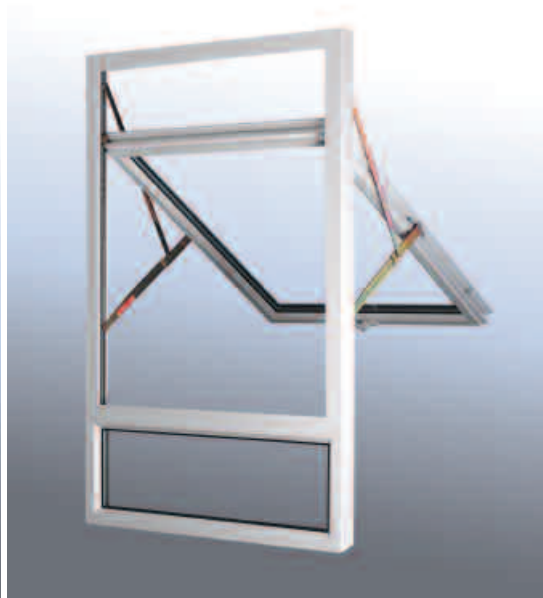

PRODUCT INFORMATION

Reversible 70

www.spectus.co.uk

The difference is clear to see

Spectus
WINDOW SYSTEMS

A fully reversible window that is ideal for locations with external access throughout a wide range of commercial and domestic applications.

Features at a glance

- Comprehensive range of profiles that enables the manufacture of composite styles that will suit all types of property and space available
- Internal or external glaze fixed light element suits both commercial and residential applications
- Available in both 24mm or 28mm glazing options providing choice in the levels of thermal and sound insulation
- Same edge detail as the Elite 70 and Patio doors resulting in a reduced number of parts and stock required
- Fully reversible allowing easy cleaning of the outside of the window from the inside
- Reverse functionality operates without entering the property which means there is not disruption to window dressings or cills
- Compatibility across all Spectus range, ensure consistency in design, installation and finish
- A wide range of colour and woodgrain foil finishes available